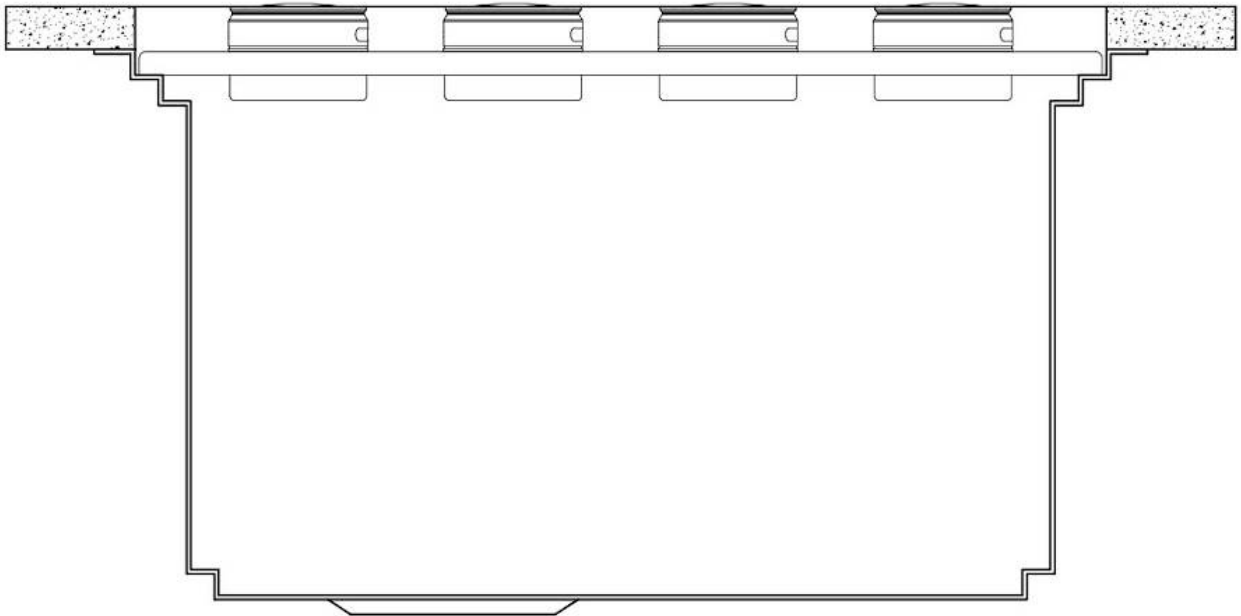

Leonardo Level 1

Compatible accessories:

8100 600
8100 601
8100 620
8100 621
8100 622
8642 000