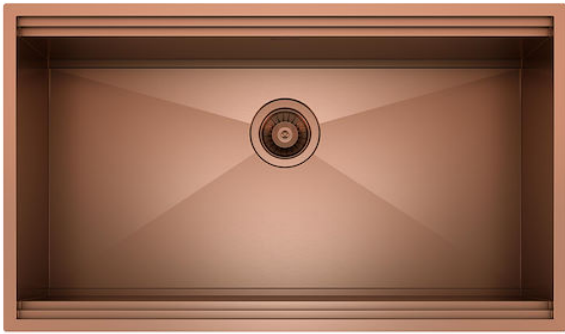

## Sink Leonardo Copper 33" x 20" – U/M

Kitchen Sinks

Code: 1014 668

PVD Copper  
AISI 304 Stainless steel  
Satin finish  
Undermount  
x cross bending for easy water draining

## FEATURES

COPPER	The Copper finish is obtained by treating steel with a physical process called PVD (Physical Vacuum Deposition) which deposits particles of noble metals on the surface. The result is a unique and refined aesthetic effect, and an improvement of the mechanical properties of the steel which is more resistant to impact and scratches.
Diamond-shape bottom	The draining of water is an important feature in a sink, and it's always taken good care of in Foster products. In the bent-welded sinks, which would have a flat bottom, the proper draining is guaranteed by the elegant beveling, which helps the water flow.
High thickness	1.5 mm thick steel. A significant thickness, which guarantees the maximum sturdiness and durability.
Basket 3,5" waste fitting	The drain is equipped with a large 3.5" drain, with the practical basket cap that prevents the discharge of solid parts.

## Triple recess - sliding accessories

The Foster Milano sink has an ingenious design that makes it simple to use a large set of optional accessories. On the topmost supporting step, the innovative Black grids slide, creating a large and practical surface to rinse food and crockery. The second step is meant to support and allow the sliding of a complete combination of accessories, which make some operations practical and safe: rinse, drain, slice, grate... everything can be done inside the sink. The third supporting step is on the bottom of the bowl. On this step one can rest the Black grids, making it possible to rinse foodstuffs without their coming in contact with the bottom of the sink, which may be dirty.