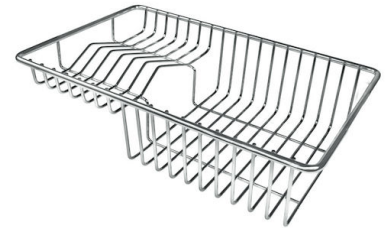

Stainless Steel dishes holder
8100 303
* only in combination with the accessory
8644 101