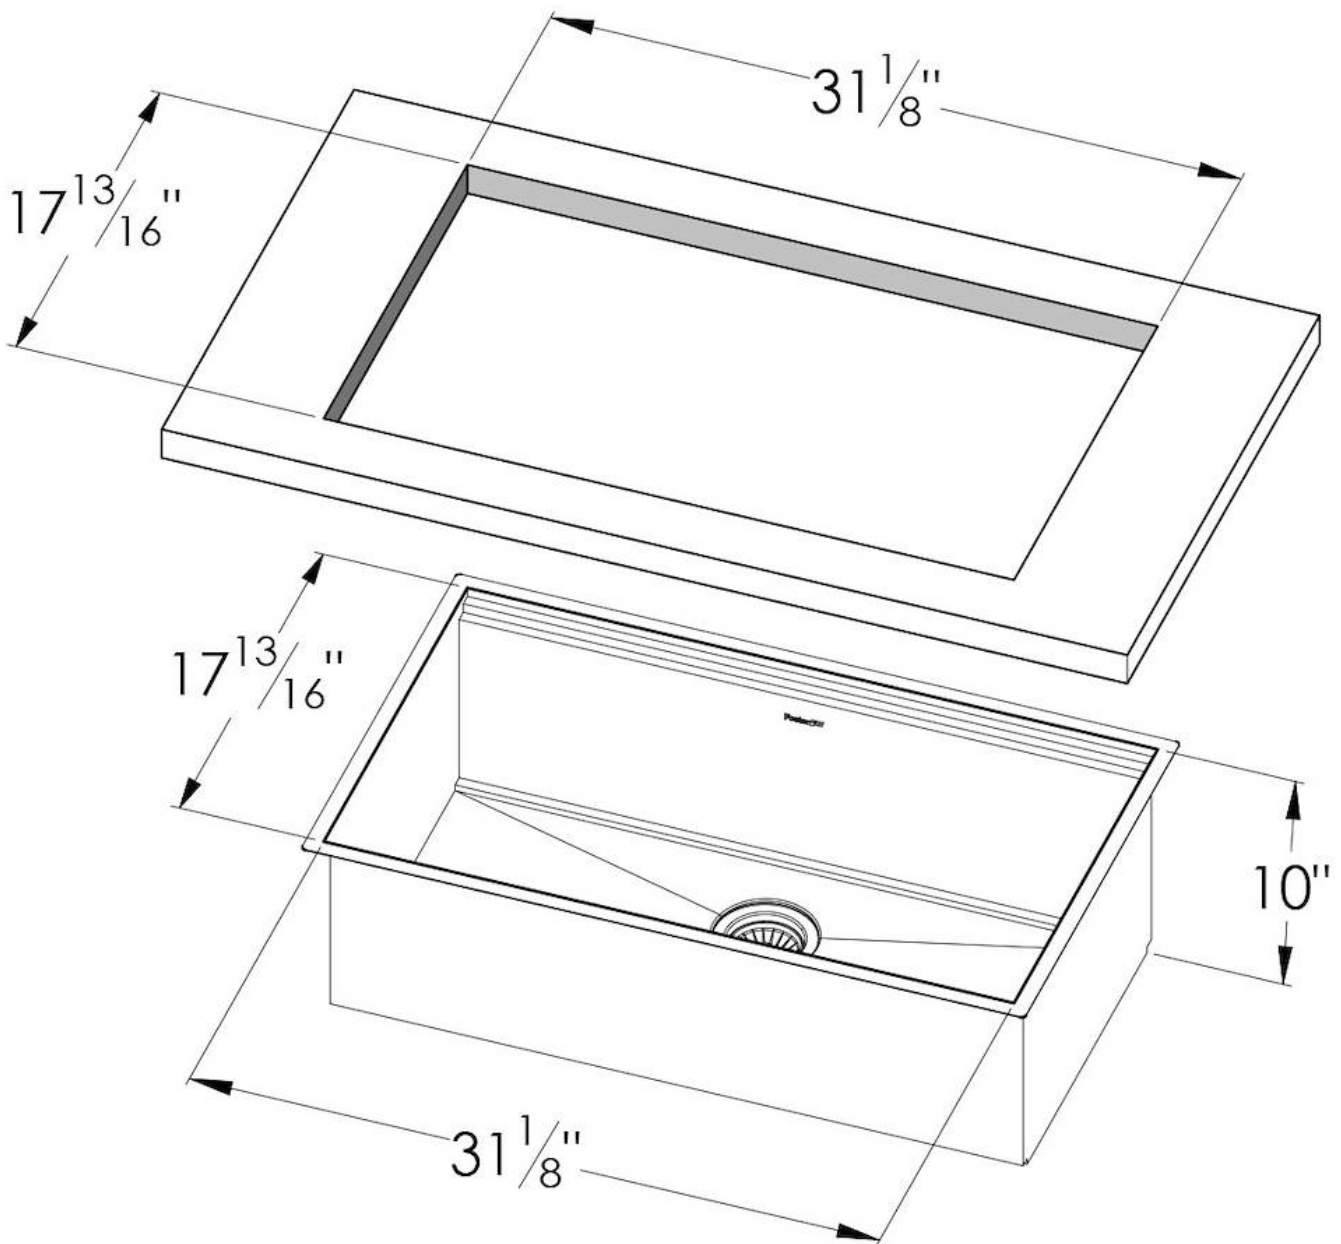

Triple recess - sliding accessories

The Foster Milano sink has an ingenious design that makes it simple to use a large set of optional accessories. On the topmost supporting step, the innovative Black grids slide, creating a large and practical surface to rinse food and crockery. The second step is meant to support and allow the sliding of a complete combination of accessories, which make some operations practical and safe: rinse, drain, slice, grate... everything can be done inside the sink. The third supporting step is on the bottom of the bowl. On this step one can rest the Black grids, making it possible to rinse foodstuffs without their coming in contact with the bottom of the sink, which may be dirty.

TECHNICAL DATA