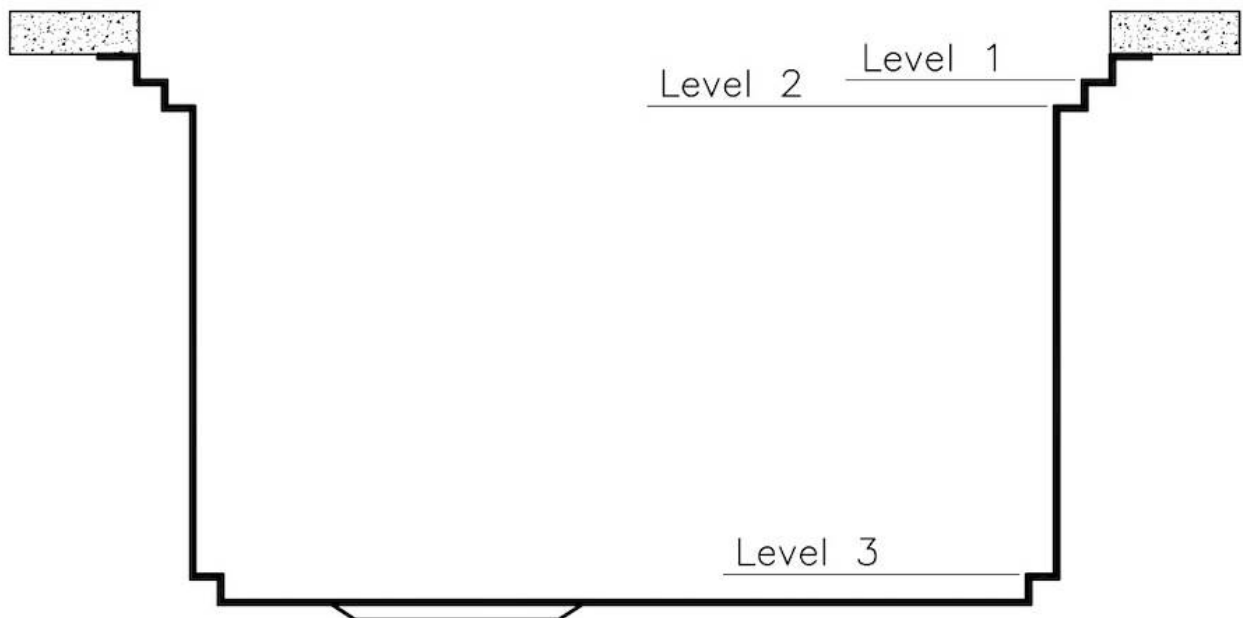

Leonardo Optional accessories

The "rails" system makes it possible to use a combination of numerous accessories. Grids, chopping boards, utensils' ranging system, bowls and containers of different dimensions can be alternated in the workspace with a simple gesture, and can easily be stacked, in order to be on hand at all times.